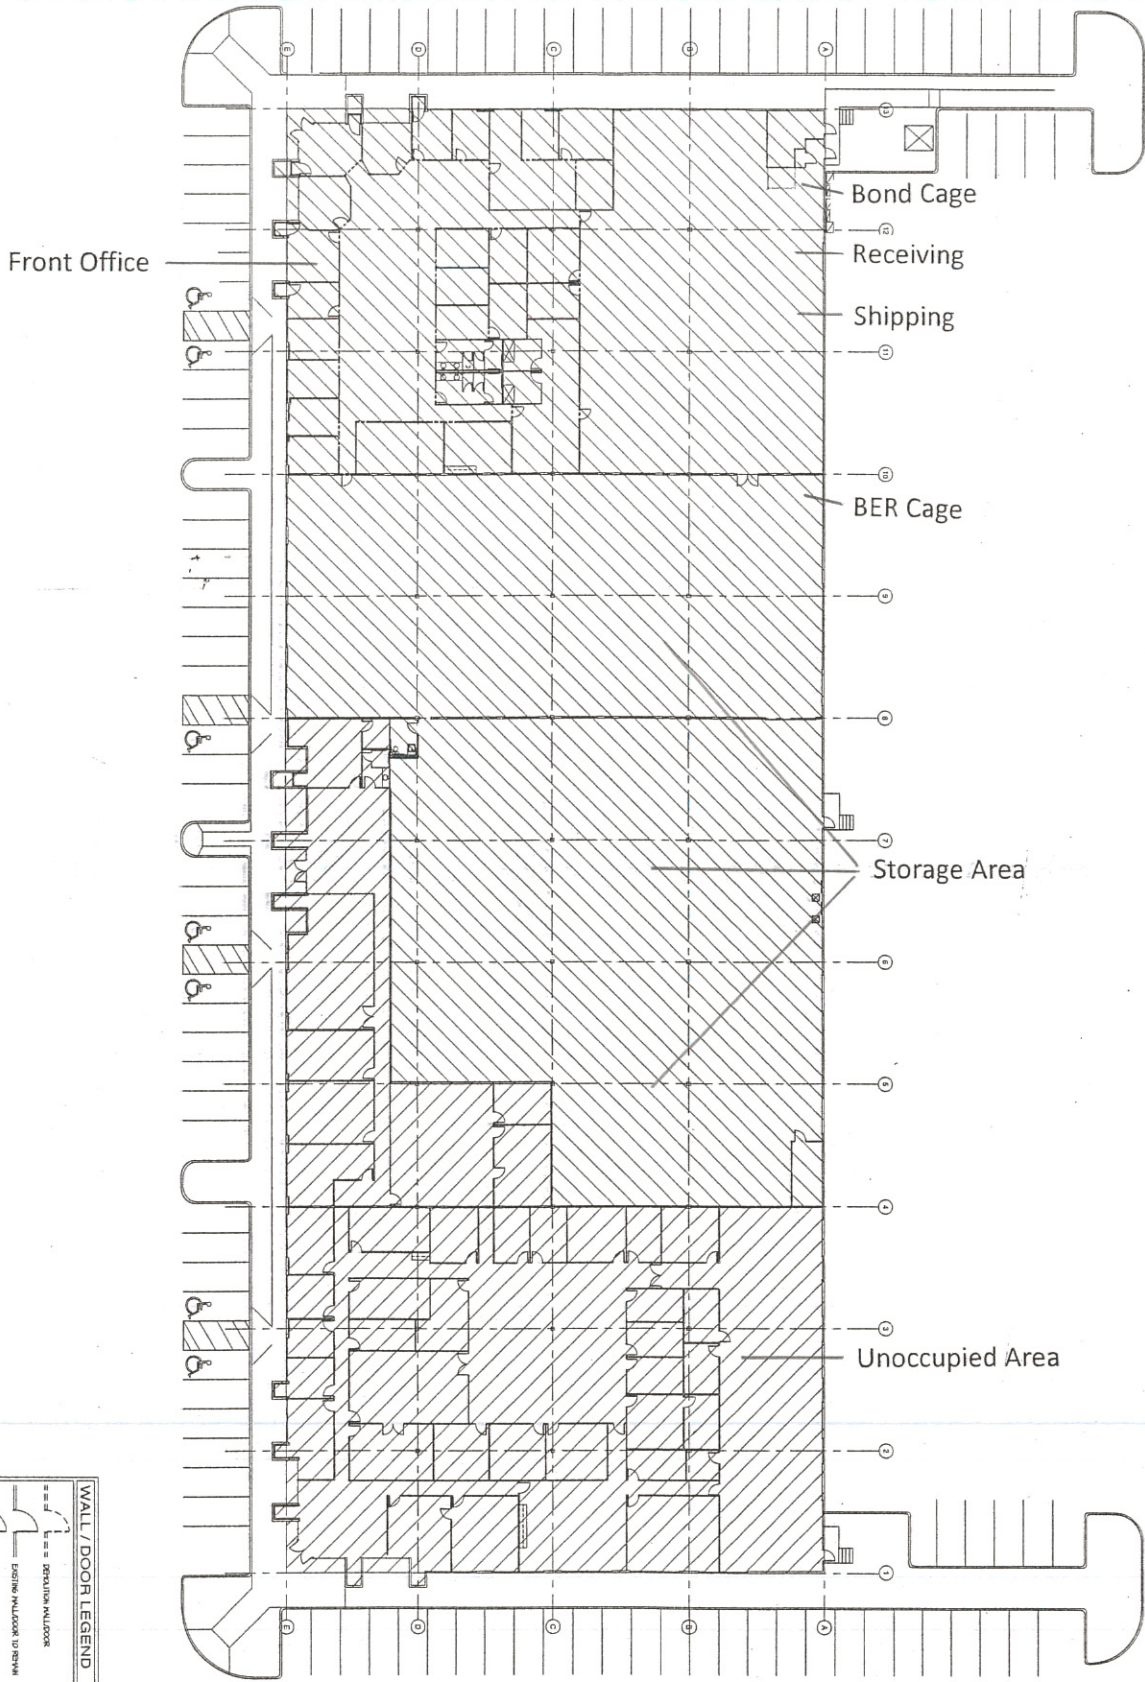

30,500 square foot facility

Sq. Ft  
PROJECT NO.  
05-KD-40

DATE: 1/2008  
SCALE: 1/8" = 1'-0"  
REVISIONS:

**K&S**  
KAMPFE/de Stijl, Inc.  
Architecture/Interiors  
2008 East Cesar Chavez  
Austin, Texas 78702  
512-457-1332  
fax 477-8275