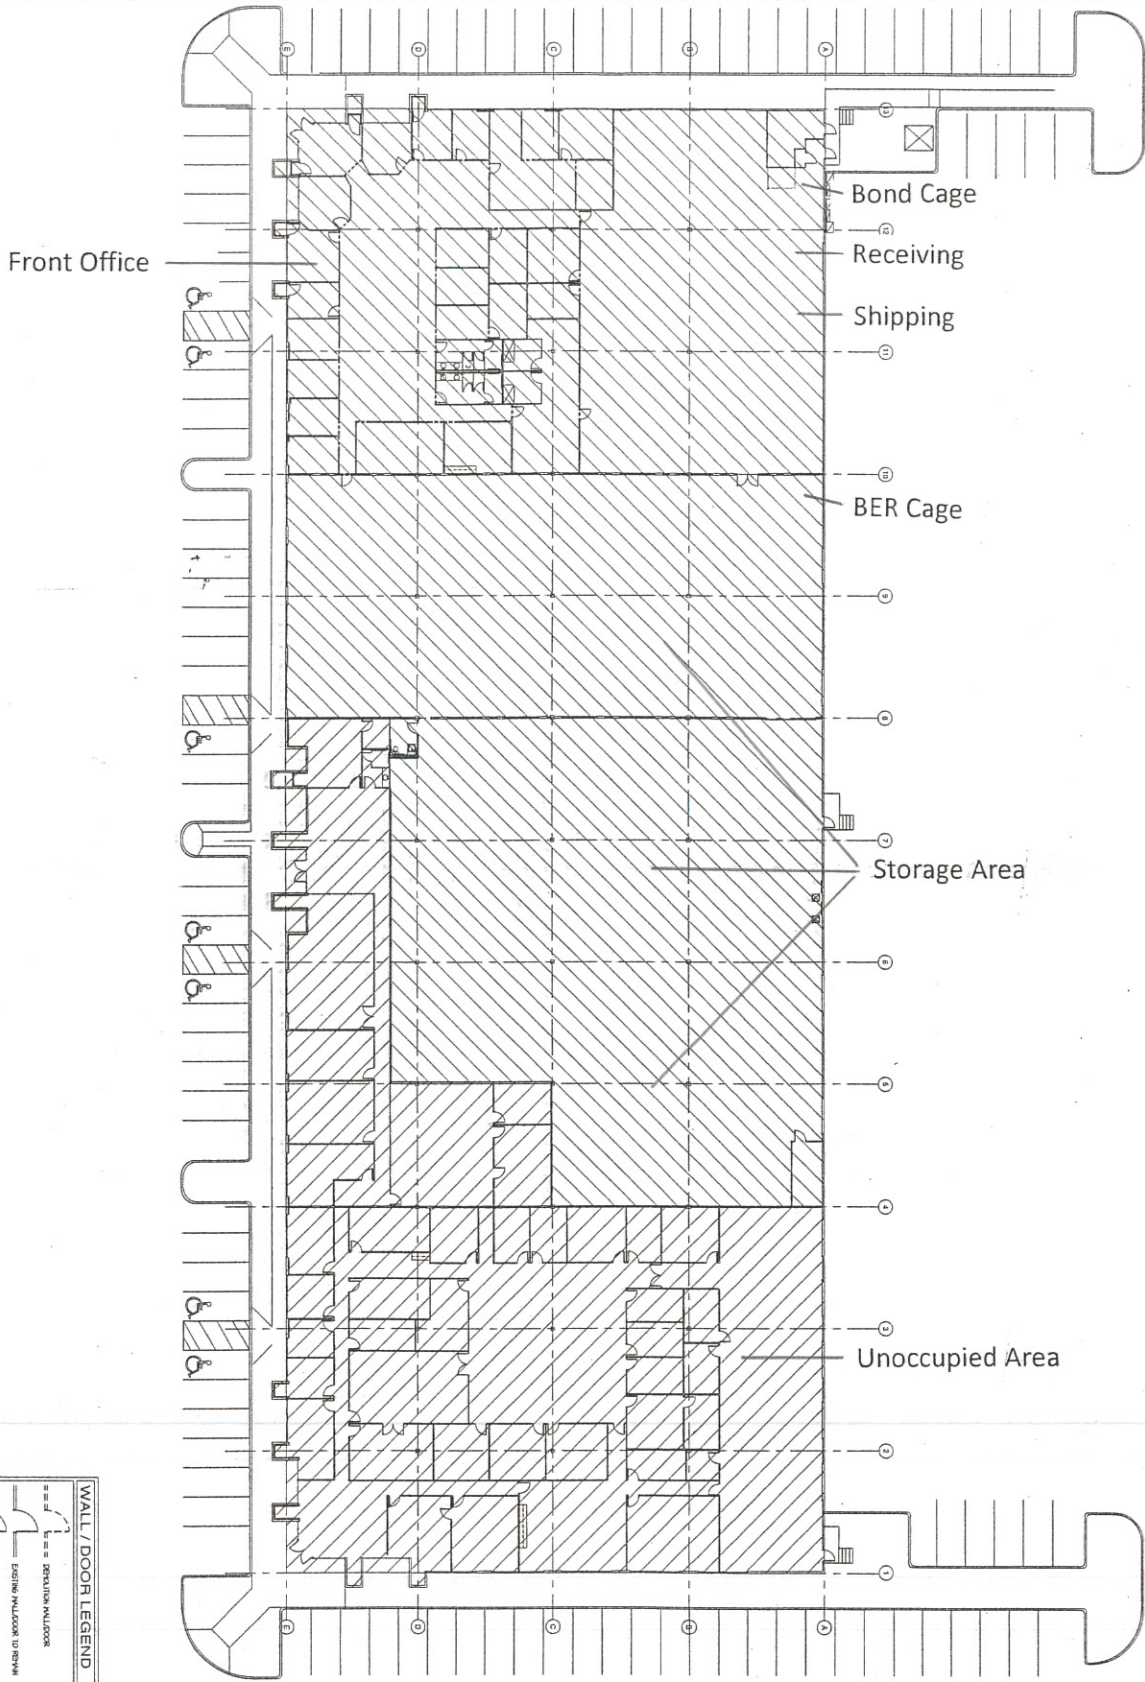

30,500 square foot facility

WALL / DOOR LEGEND

--- REVOLUTION WALL/DOOR
 --- EXISTING WALL/DOOR TO REMAIN
 --- NEW WALL/DOOR

Sq. Ft
 PROJECT NO.
 05-KD-40

DATE: 1/2008
 SCALE: 1/8" = 1'-0"

K&S KAMPFE/de Stijl, Inc.
 Architecture/Interiors
 2008 East Cesar Chavez
 Austin, Texas 78702
 512-457-1332
 fax 477-8275